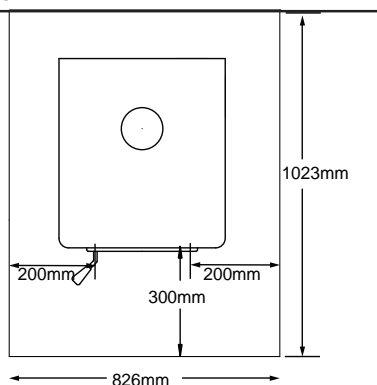

DIMENSIONS

HEARTH & CLEARANCES

Rear: 100mm

Side: 250mm

Corner: 150mm