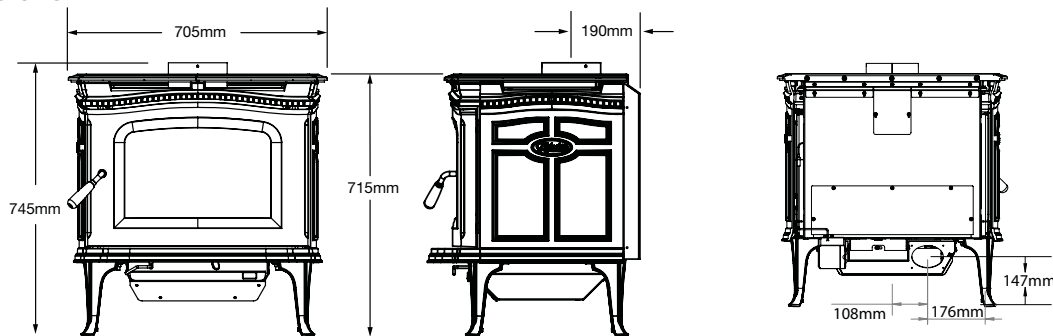

DIMENSIONS

HEARTH & CLEARANCES

Rear: 100mm

Side: 250mm

Corner: 150mm